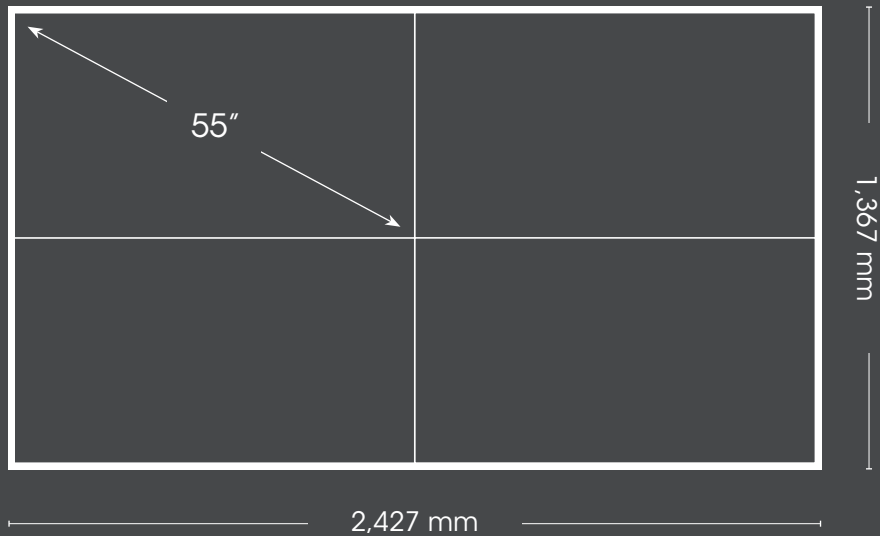

Solution Features

- 110" 4k Display Canvas
- 3,840 x 2,160 native resolution (10 mega pixel canvas)
- Barco ClickShare CSE-200+ presentation engine
- PC, MacOS, iOS, Android & Chrome compatible
- HDMI input
- Full audio integration with additional speaker options
- Flexible control, management and monitoring options

Display Options

Barco UniSee

55" bezel-less tiled LCD video wall platform for high brightness applications.

LCD technology:	PA-VA
Resolution:	Full HD (1920 x 1080)
Backlight:	Direct LED
Aspect ratio:	16:9
Luminance:	800 cd/m² (Typical)

Overview LVD5521B

55" extreme narrow bezel (1.8 mm) LCD video wall for entry level and mid-end applications.

LCD technology:	S-IPS
Resolution:	Full HD (1920 x 1080)
Backlight:	Direct LED
Aspect ratio:	16:9
Luminance:	500 cd/m² (Typical)

Overview KVD5521B

55" ultra narrow bezel (3.5 mm) LCD video wall for entry level and mid-end applications.

LCD technology:	IPS
Resolution:	Full HD (1920 x 1080)
Backlight:	Direct LED
Aspect ratio:	16:9
Luminance:	500 cd/m² (Typical)