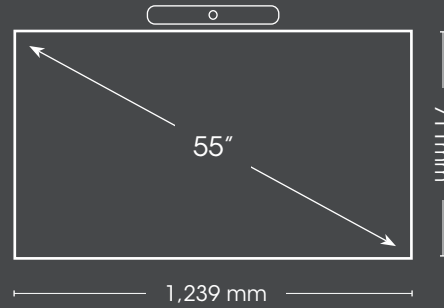

4K Display

4K Camera & Microphone

8" Touch Zoom Controller

Wall Control Panel

Wireless Presentation

ZOOM ROOMS

ClickShare

coodart

Small Zoom Room

- liyama professional 4K display
- **Poly Zoom X30** camera and microphone
- Poly PC8 touch screen controller
- Barco ClickShare CSE-200 wireless presentation
- Extron wall control panel
- Suitable for rooms of 3 - 7 people

43" Zoom Room

55" Zoom Room

Medium Zoom Room

- liyama professional 4K display
- **Poly Zoom X50** camera and microphone
- Poly PC8 touch screen controller
- Barco ClickShare CSE-200 wireless presentation
- Extron wall control panel
- Suitable for rooms of 7 - 13 people