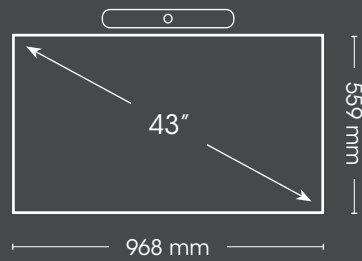

Small Zoom Room

- liyama professional 4K display
- **Poly Zoom X30** camera and microphone
- Poly PC8 touch screen controller
- Barco ClickShare CSE-200 wireless presentation
- Extron wall control panel
- Suitable for rooms of 3 - 7 people

43" Zoom Room

55" Zoom Room

Medium Zoom Room

- liyama professional 4K display
- **Poly Zoom X50** camera and microphone
- Poly PC8 touch screen controller
- Barco ClickShare CSE-200 wireless presentation
- Extron wall control panel
- Suitable for rooms of 7 - 13 people