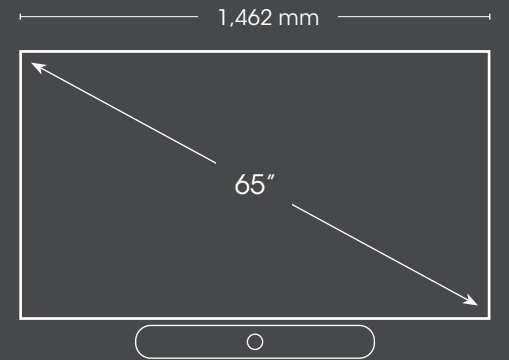

43" Zoom Room

55" Zoom Room

Medium Zoom Room

- liyama professional 4K display
- **Poly Zoom X50** camera and microphone
- Poly PC8 touch screen controller
- Barco ClickShare CSE-200 wireless presentation
- Extron wall control panel
- Suitable for rooms of 7 - 13 people