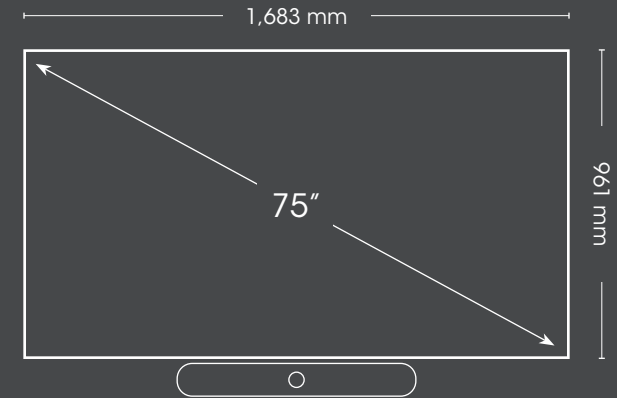

75" Zoom Room

Room Upgrade Options

- Barco ClickShare CSE-200+ (includes Miracast & table HDMI connection)
- Mobile floor stand